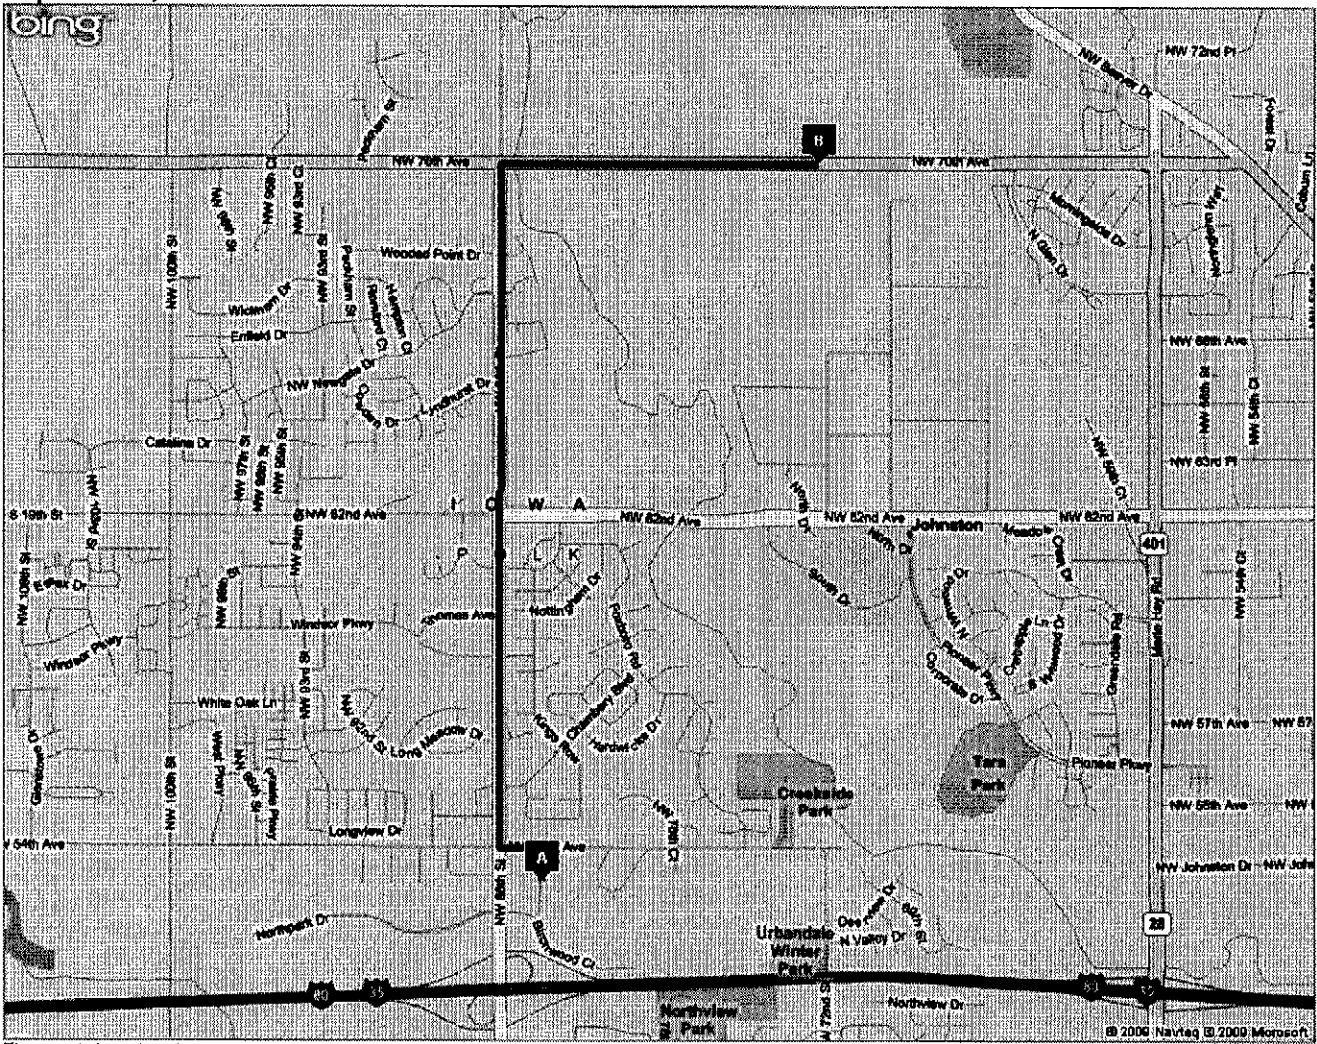

Bing Maps

A: 5291 Stoney Creek Ct, Johnston, IA 50131-2852

B: 7105 NW 70th Ave, Johnston, IA 50131-1824

Trip: 3.3 mi, 5 min

My Notes

 **FREE!** Use **Bing 411** to find movies, businesses & more: **800-BING-411**

 5291 Stoney Creek Ct, Johnston, IA 50131-2852	A-B: 3.3 mi 5 min
1. Depart NW 84th St / Stoney Creek Pt	0.1 mi
 2. Turn left onto NW 54th Ave	0.1 mi
 3. Turn right onto NW 86th St	2.1 mi
 4. Turn right onto NW 70th Ave	1.0 mi
 5. Arrive at 7105 NW 70th Ave <i>The last intersection is NW 86th St</i> <i>If you reach N Glen Dr, you've gone too far</i>	

These directions are subject to the Microsoft® Service Agreement and for informational purposes only. No guarantee is made regarding their completeness or accuracy. Construction projects, traffic, or other events may cause actual conditions to differ from these results. Map and traffic data © 2009 NAVTEQ™, AND™.

Trip: 3.3 mi, 5 min

This map is based on the map view in the browser window when you clicked Print.

A: 5291 Stoney Creek Ct, Johnston, IA 50131-...

B: 7105 NW 70th Ave, Johnston, IA 50131-1824