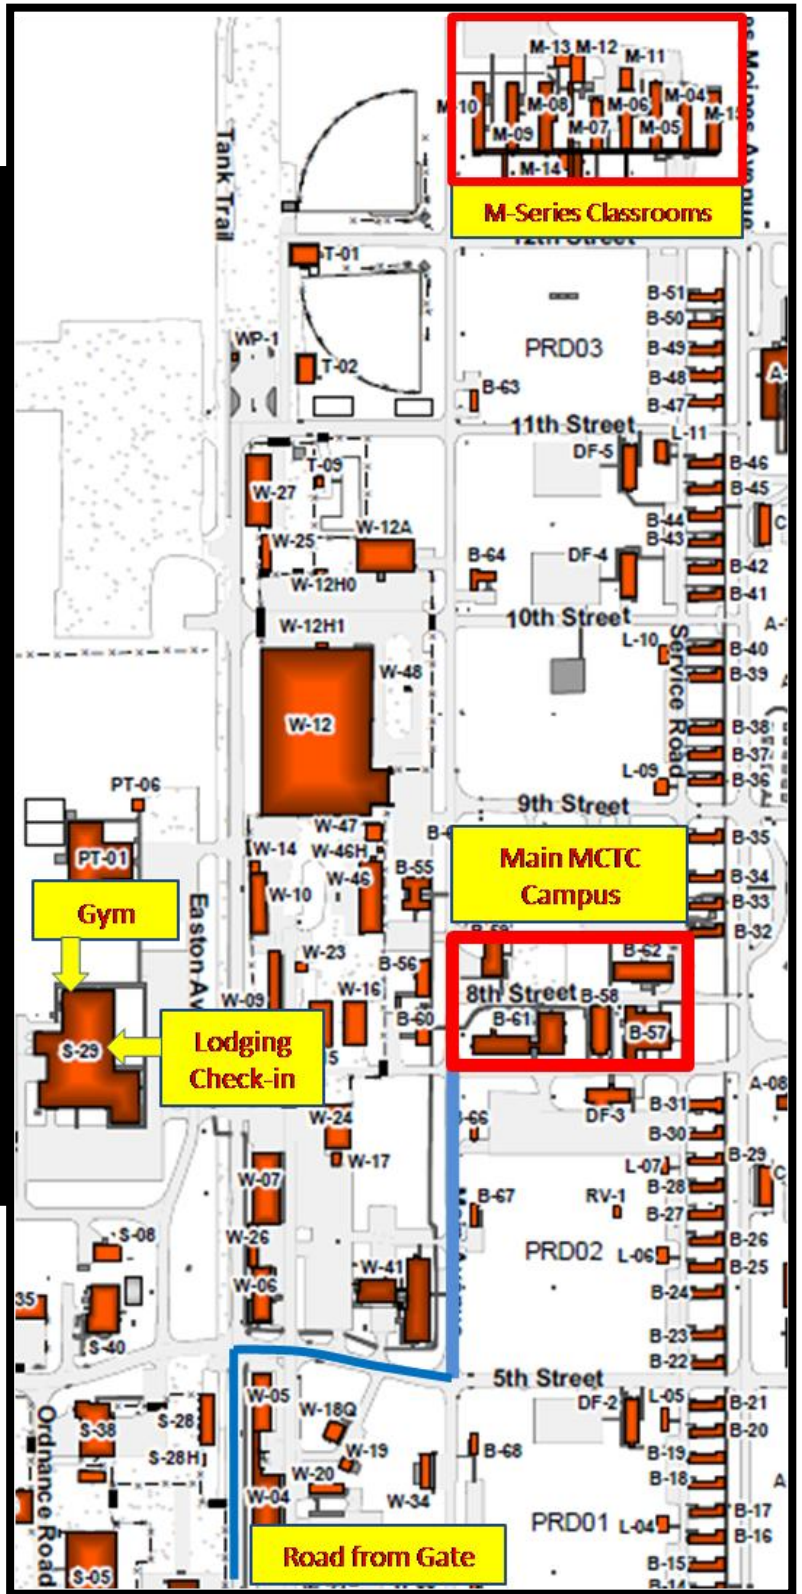

# Camp Dodge Map Johnston IA

Midwest Counterdrug Training Center  
**MCTC**