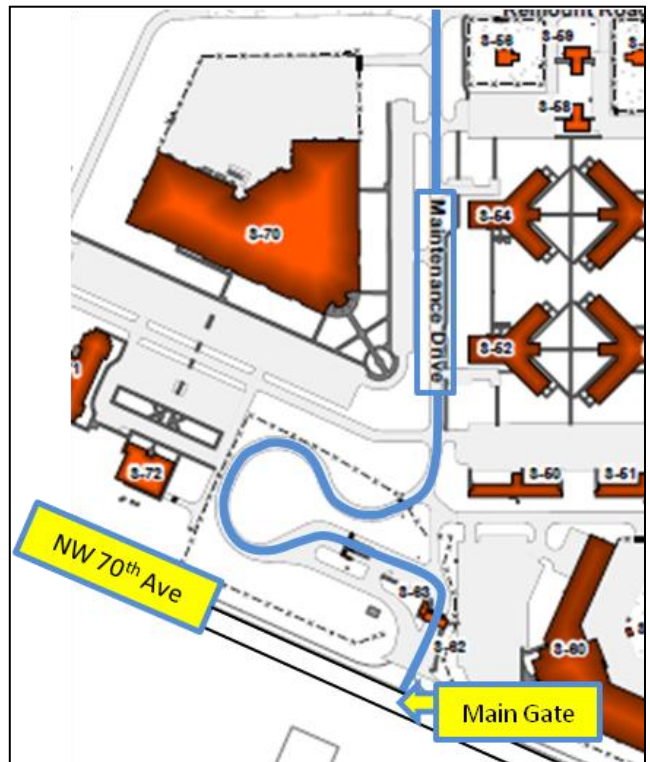

Local: 515- 252-4756

Website: www.counterdrugtraining.com

Camp Dodge JMTC

Johnston, IA

From the Main Gate to Lodging Check-In:

- 1.) Go around the loop until it turns into Maintenance Drive heading North
- 2.) Take a right on 5th street heading East
- 3.) Turn left at the first stop sign heading North
- 4.) Building 3395 will be on your left