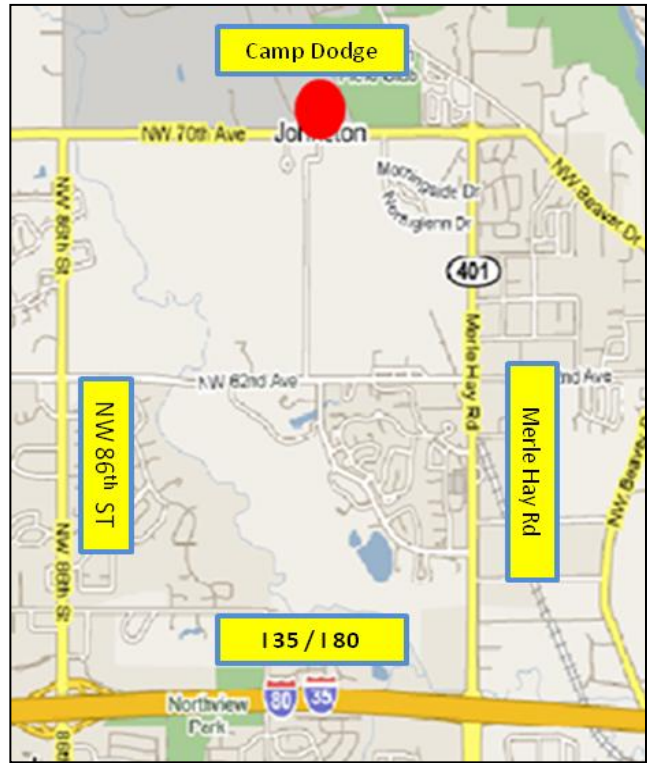

Attention: Camp Dodge Building Number Changes

MCTC Students attending courses on Camp Dodge JMTC, Johnston, IA need to be advised that building numbers on Camp Dodge JMTC have recently changed. The following is a list of the new building numbers that are associated with MCTC and highlighted on the attached map.

Building # 5513 (formally M9) – North Classrooms

Camp Dodge Lodging/Fitness Center

Building # 3395 (formally PT-01) – Camp Dodge Wellness Center-Lodging Offices

Thanks,

MCTC Admin Office.

Toll Free: 800-803-6532

Local: 515- 252-4756

Website: www.counterdrugtraining.com

Camp Dodge JMTC

Johnston, IA

From the Main Gate to Lodging Check-In:

- 1.) Go around the loop until it turns into Maintenance Drive heading North
- 2.) Take a right on 5th street heading East
- 3.) Turn left at the first stop sign heading North
- 4.) Building 3395 will be on your left