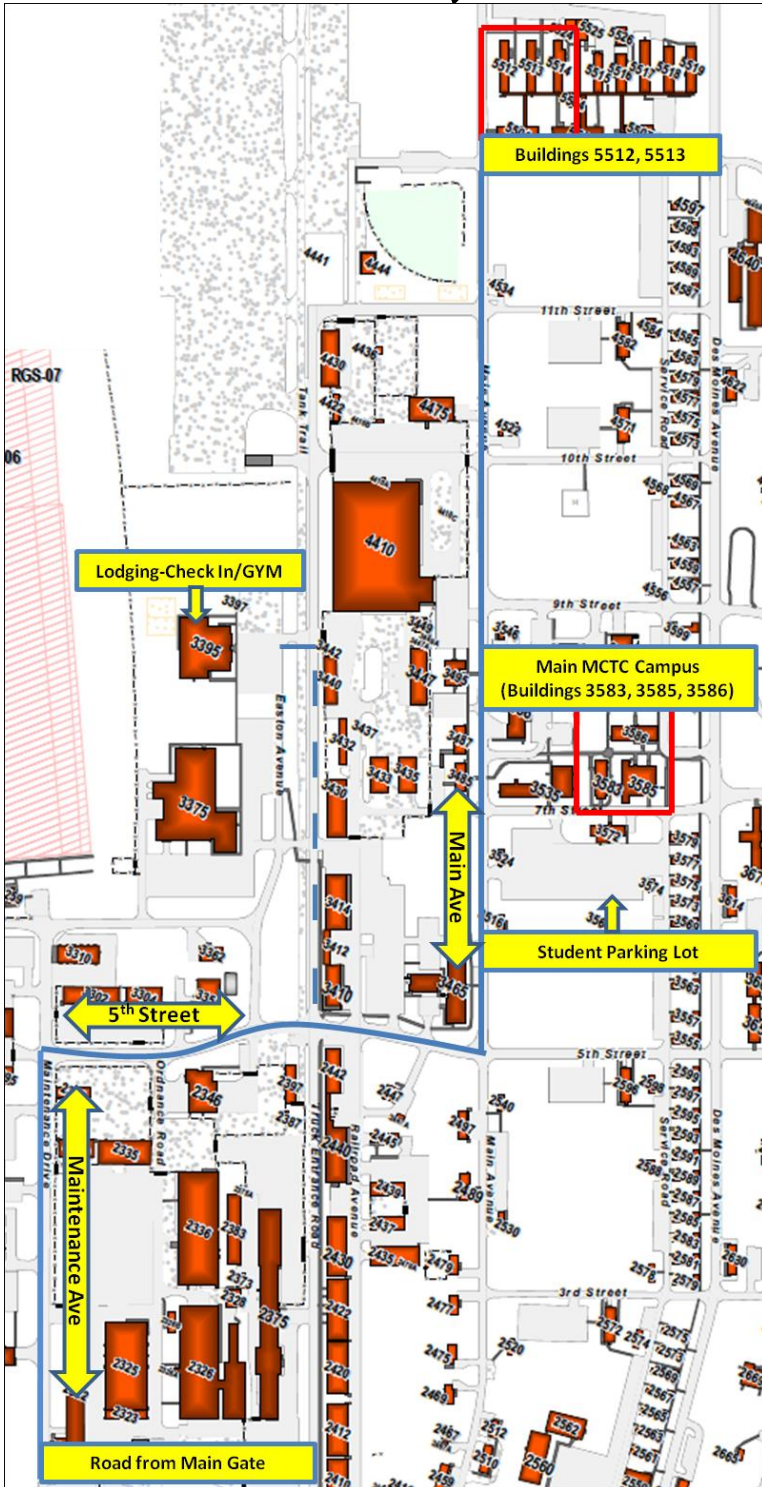

Attention: Camp Dodge Building Number Changes

MCTC Students attending courses on Camp Dodge JMTC, Johnston, IA need to be advised that building numbers on Camp Dodge JMTC have recently changed. The following is a list of the new building numbers that are associated with MCTC and highlighted on the attached map.

MCTC Classrooms

Building # 3383 (formally B58) - Base Theater

Building #3585 (formally B57) - Recreation Hall/MCTC Administration Office

Building # 3586 (formally B62) – MCTC Classrooms/Logistics Office

Building # 5512 (formally M10) – North Classrooms

Local: 515- 252-4756

Website: www.counterdrugtraining.com

Camp Dodge JMTC

Johnston, IA

From the Main Gate to Lodging Check-In:

- 1.) Go around the loop until it turns into Maintenance Drive heading North
- 2.) Take a right on 5th street heading East
- 3.) Turn left at the first stop sign heading North
- 4.) Building 3395 will be on your left